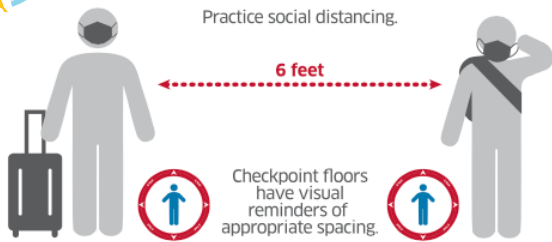

WHAT & WHERE IS MY GATE?

TSA: What to Know Before You Go

Face Coverings and Social Distancing

Practice social distancing.

6 feet

Checkpoint floors have visual reminders of appropriate spacing.

TSA officers are required to wear face coverings and gloves.

Phased installation of plastic shielding at points of interaction between passengers and TSA officers. (e.g., checkpoint, checked baggage drop-off, etc.)

Travelers are encouraged to wear face coverings. Travelers who require an accommodation due to a disability or medical condition should alert the TSA officer.

Travelers may have to adjust their masks for ID verification or remove for secondary screening.

Reduced Physical Contact

Travelers keep possession of their IDs and boarding passes, place on the reader, and hold up for visual inspection.