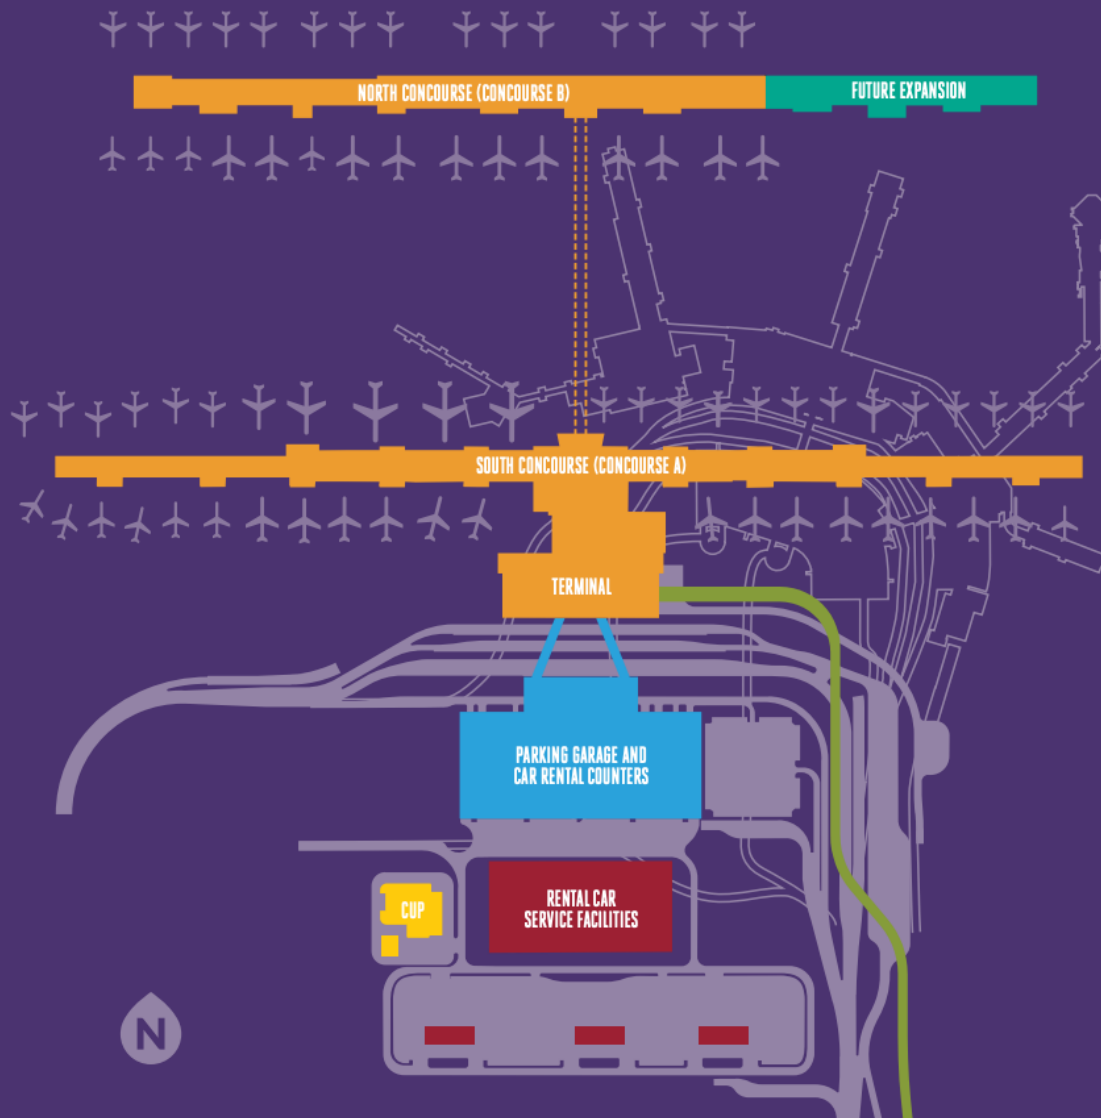

THE NEW SLC AIRPORT

**FLY
SAFE!**

03

One NEW TSA
Security Checkpoint
for All Airlines!

01

The NEW South A & B
Terminals are now
open!

04

Delta Flights are
out of Terminal A
& B

02

NEW Parking Garage is
Now Open. The old one
is permentaly closed.

05

All Other Airlines
are Located at
Terminal B ONLY!

**NEW
PAX
Drop Off:**

**NEW
PAX
Pick Up:**

- Terminal and Concourses
- Passenger Tunnel
- Future Concourse Expansion
- Parking Garage and Car Rental Counters
- Rental Car Service Facilities
- UTA TRAX Line to Terminal
- Central Utility Plant
- Existing Airport Facilities

WHAT & WHERE IS MY GATE?

TSA: What to Know Before You Go

Face Coverings and Social Distancing

Practice social distancing.

6 feet

Checkpoint floors have visual reminders of appropriate spacing.

TSA officers are required to wear face coverings and gloves.

Travelers may have to adjust their masks for ID verification or remove for secondary screening.

Reduced Physical Contact

Travelers keep possession of their IDs and boarding passes, place on the reader, and hold up for visual inspection.