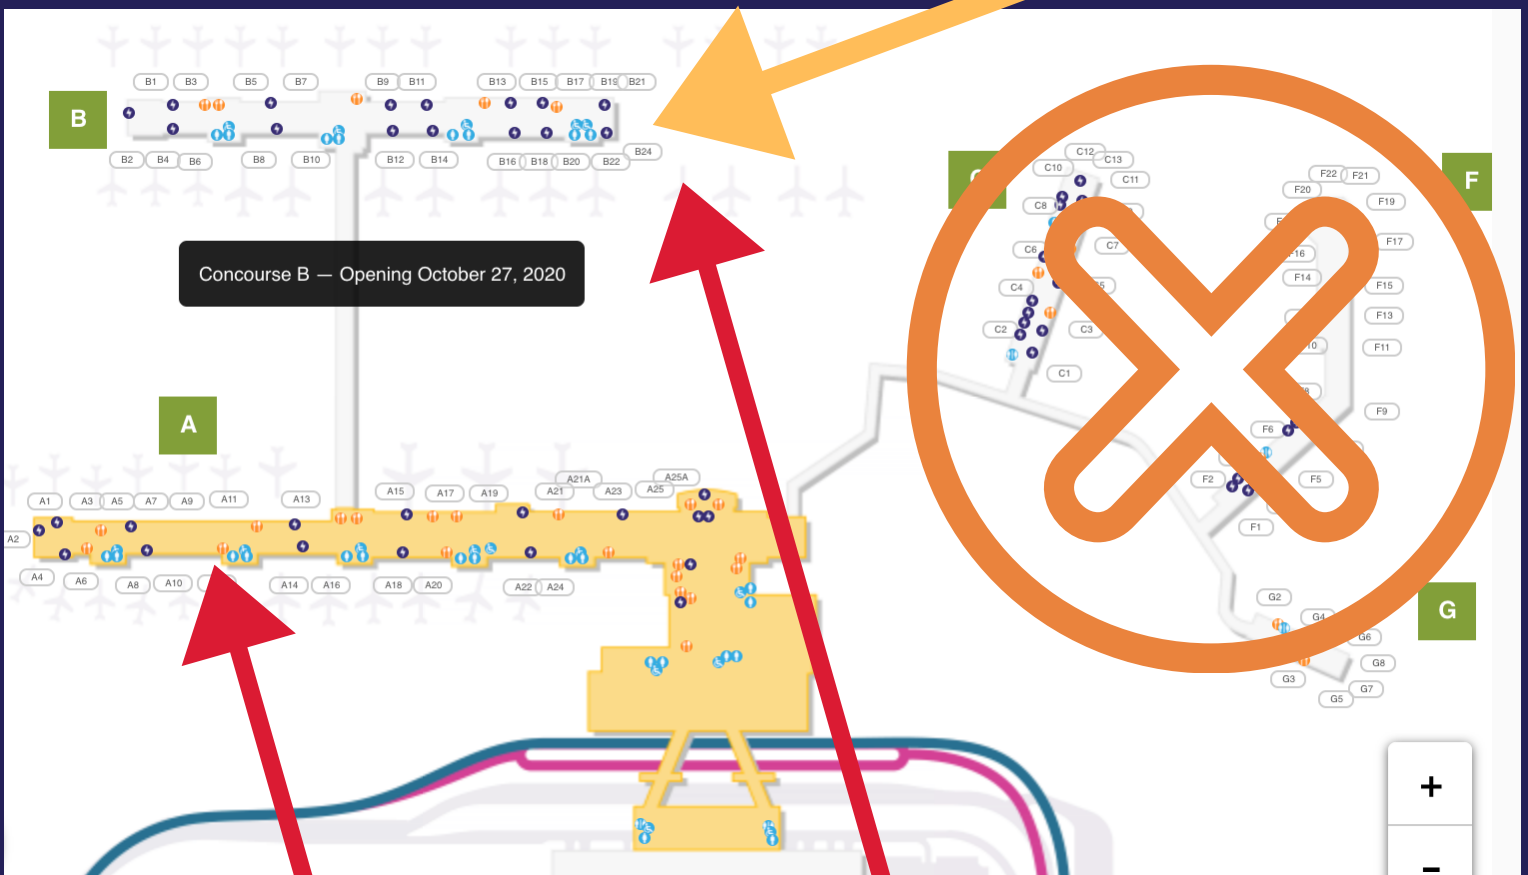

THE NEW SLC AIRPORT

**FLY
SAFE!**

03

One NEW TSA
Security Checkpoint
for All Airlines!

01

The NEW South A & B
Terminals are now
open!

04

Delta Flights are
out of Terminal A
& B

02

NEW Parking Garage is
Now Open. The old one
is permentaly closed.

05

All Other Airlines
are Located at
Terminal B ONLY!

**NEW
PAX
Drop Off:**

**NEW
PAX
Pick Up:**

- Terminal and Concourses
- Passenger Tunnel
- Future Concourse Expansion
- Parking Garage and Car Rental Counters
- Rental Car Service Facilities
- UTA TRAX Line to Terminal
- Central Utility Plant
- Existing Airport Facilities

WHAT & WHERE IS MY GATE?

TSA: What to Know Before You Go

Face Coverings and Social Distancing

Practice social distancing.

6 feet

Checkpoint floors have visual reminders of appropriate spacing.

TSA officers are required to wear face coverings and gloves.